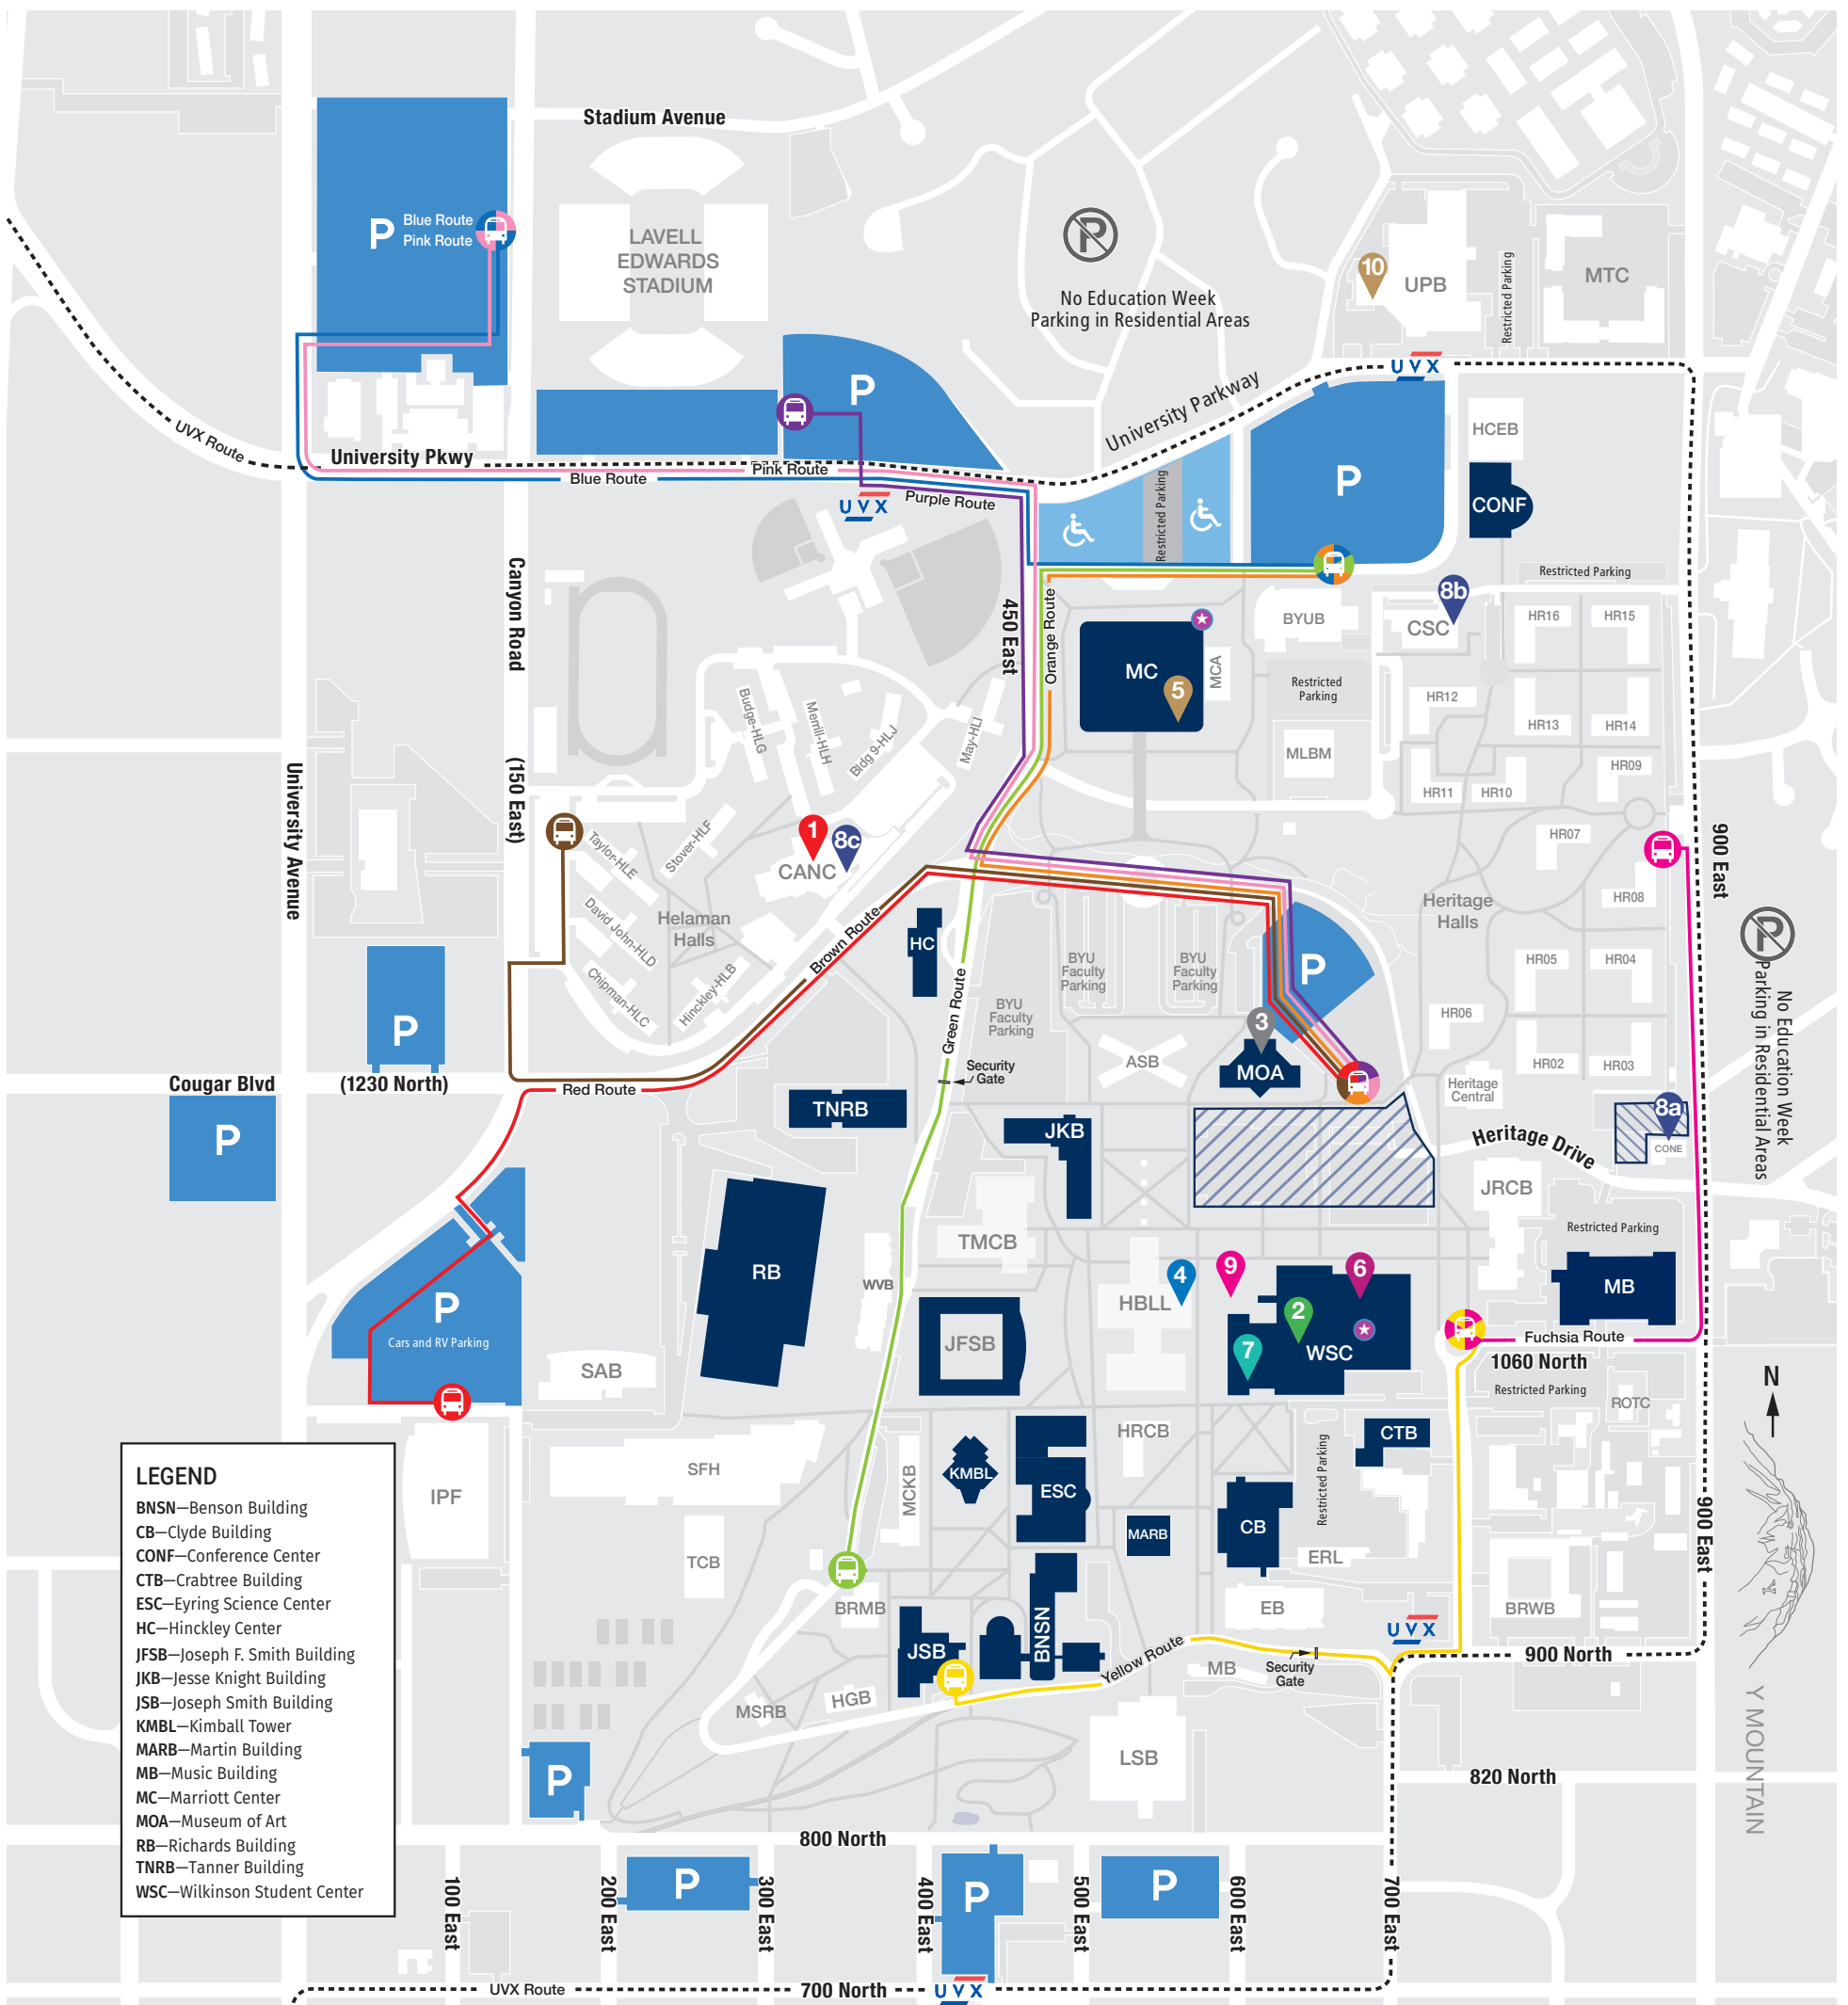

Shuttles also run between perimeter parking lots and main campus frequently. Large, detailed maps of the routes are posted at each van stop.

One wheelchair-accessible van is available. To contact the driver, call 801-674-5405 and tell the driver at which shuttle stop you are located. Buses that run between the West Stadium Lot and the Museum of Art are wheelchair accessible.

Please exhibit kindness, consideration, and patience when parking and using the shuttle service.

SHUTTLE ROUTES AND STOPS

- Blue Route**
West Stadium—MC—West Stadium
- Brown Route**
Helaman Halls—MOA—Helaman Halls
- Green Route**
MC—MCKB—MC
- Orange Route**
MC—MOA—MC
- Pink Route**
West Stadium—MOA—West Stadium
- Purple Route**
East Stadium—MOA—East Stadium
- Red Route**
IPF—MOA—IPF
- Yellow Route**
WSC Roundabout—BNSN/JSB—WSC Roundabout
- Fuchsia Route**
Heritage Halls—WSC Roundabout—Heritage Halls

DINING

See corresponding numbers on map. Dining information is on pages 36–37.

- 1 The Commons at the Cannon Center
- 2 Cougareat Food Court (WSC)
- 3 Museum of Art (MOA) Café
- 4 Library Café (HBLL)
- 5 Dining at the Marriott Center (MC)
- 6 Jamba (WSC)
- 7 Cosmo's Mini Mart (WSC)
- 8a The Creamery on Ninth (1209 North 900 East)
- 8b Creamery Outlet (CSC)
- 8c Helaman Halls Creamery Outlet
- 9a Brigham's Wagon
- 9b Blue Ribbon Box
- 10 Campus Floral

UVX UVX—Utah's newest bus rapid transit (BRT) system

- Van Stops
- Construction
- Buildings for Classes
- Ed. Week Parking
- Registration Sites during the Program

- LEGEND**
- BNSN—Benson Building
 - CB—Clyde Building
 - CONF—Conference Center
 - CTB—Crabtree Building
 - ESC—Eyring Science Center
 - HC—Hinckley Center
 - JFSB—Joseph F. Smith Building
 - JKB—Jesse Knight Building
 - JSB—Joseph Smith Building
 - KMBL—Kimball Tower
 - MARB—Martin Building
 - MB—Music Building
 - MC—Marriott Center
 - MOA—Museum of Art
 - RB—Richards Building
 - TNRB—Tanner Building
 - WSC—Wilkinson Student Center